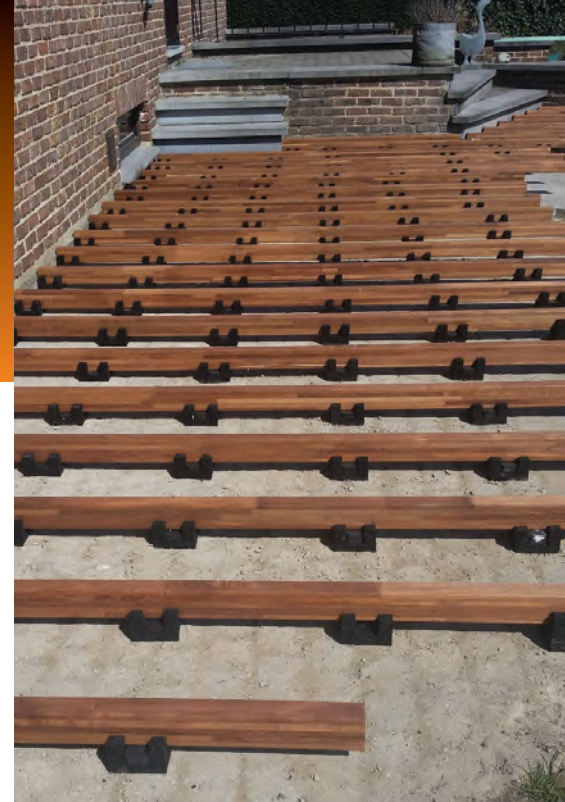

InstaCradle®

for superior outside decking

The unique rubber crumb InstaCradle is ideal for use with exterior timber decking as it provides a durable, quiet, shock absorbing system.

The outside area where the decking is to be installed does not have to be an even surface as the InstaCradle system is adjustable in height and can be levelled on site. Combinations of 2mm and 5mm cradle packers, with 10mm and 30mm interlocking base packers for more difficult areas, are used to alter the cradle height and ensure that the decking surface is completely level.

A suitable support batten is simply inserted loose into the cradles and the chosen decking material is then fixed directly to each batten with the traditional clips and fixing brackets common in the industry.

InstaCradles are made from environmentally friendly recycled rubber crumb and provide excellent acoustic insulation that isolates the impact sound, which can be really important on outside balconies or flat roofs where sound transmission can be an issue.

The rubber cradles cause no damage to the sub-surface, such as flat roofs, and eliminate the creaking created by many types of plastic cradles that are used for outside decking. The cradles are also very hard wearing, water resistant and do not become brittle in cold weather conditions.