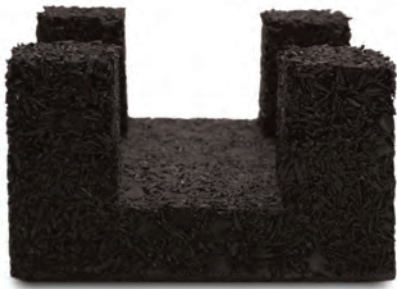

InstaCradle®

for superior outside decking

The unique rubber crumb InstaCradle is ideal for use with exterior timber decking as it provides a durable, quiet, shock absorbing system.

The outside area where the decking is to be installed does not have to be an even surface as the InstaCradle system is adjustable in height and can be levelled on site. Combinations of 2mm and 5mm cradle packers, with 10mm and 30mm interlocking base packers for more difficult areas, are used to alter the cradle height and ensure that the decking surface is completely level.

A suitable support batten is simply inserted loose into the cradles and the chosen decking material is then fixed directly to each batten with the traditional clips and fixing brackets common in the industry.

InstaCradles are made from environmentally friendly recycled rubber crumb and provide excellent acoustic insulation that isolates the impact sound, which can be really important on outside balconies or flat roofs where sound transmission can be an issue.

The rubber cradles cause no damage to the sub-surface, such as flat roofs, and eliminate the creaking created by many types of plastic cradles that are used for outside decking. The cradles are also very hard wearing, water resistant and do not become brittle in cold weather conditions.